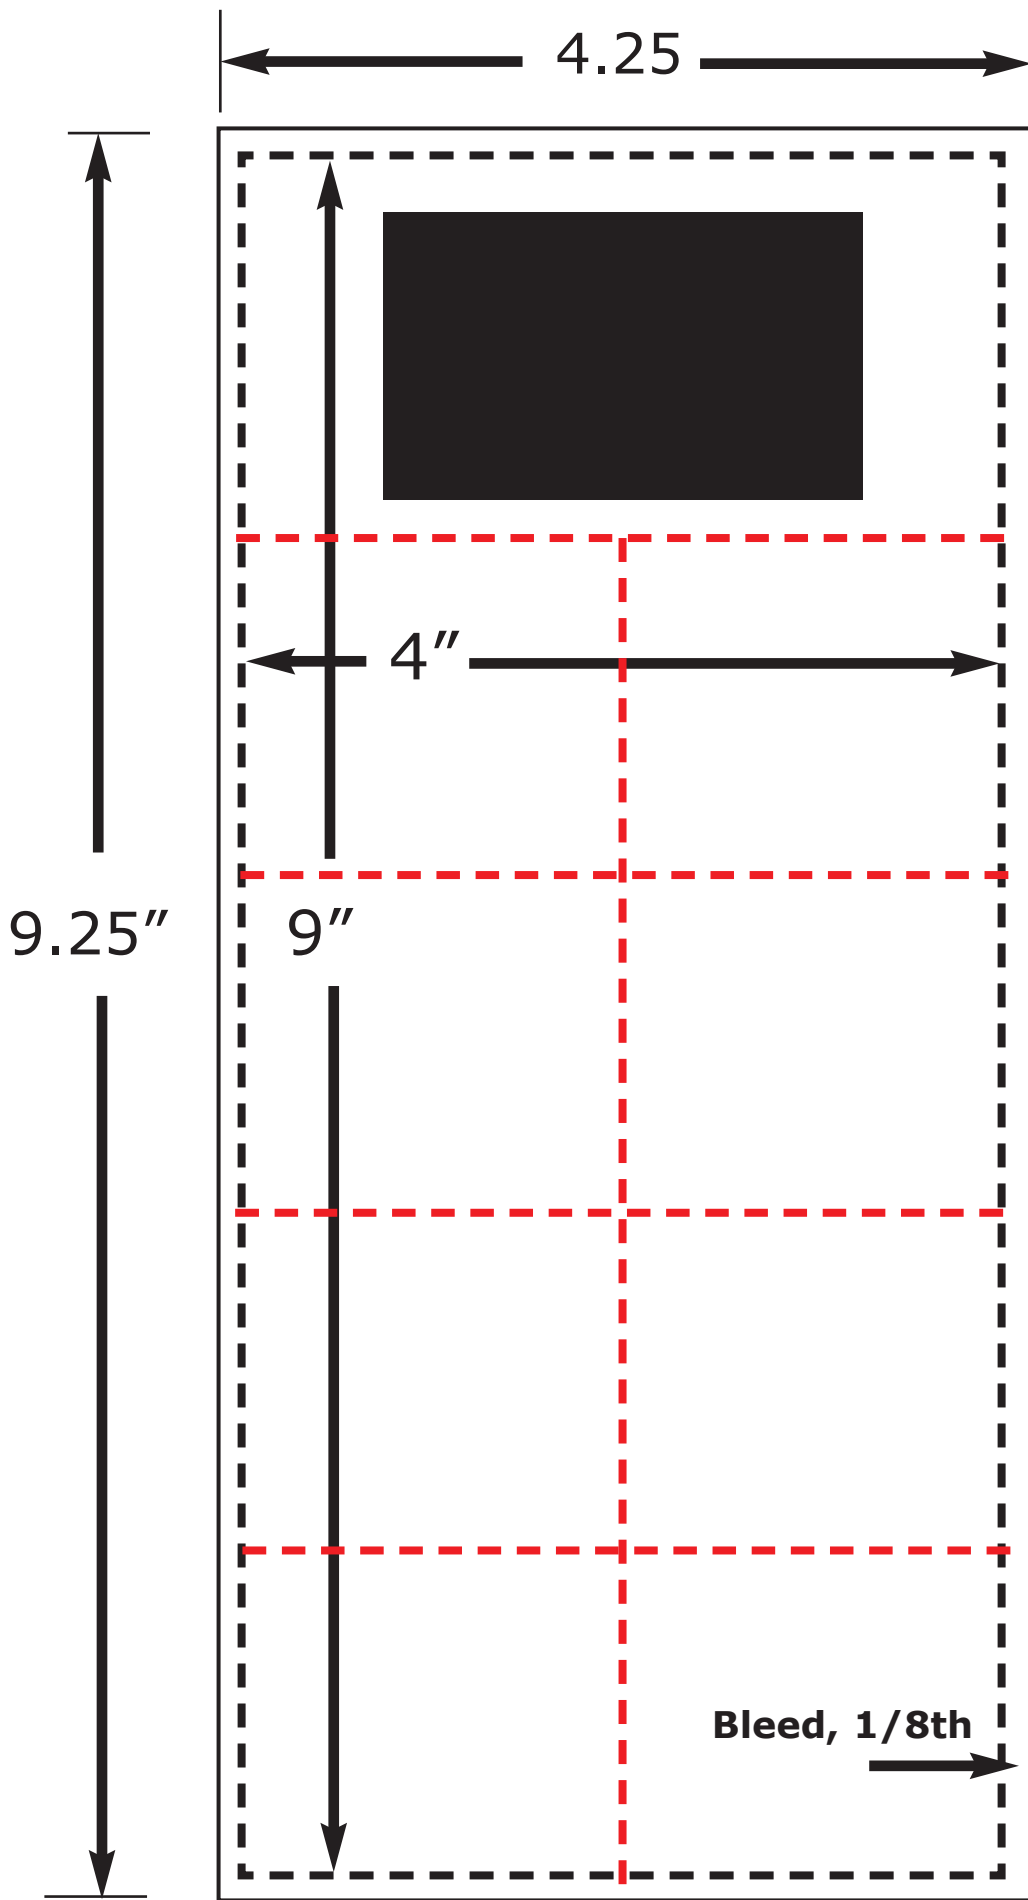

Magnet
2.5" x 1.5"

4" x 2"

8.5"

Magnet
2.5" x 1.5"

Presorted Standard
U.S. Postage
PAID
PremiumPostcards.com
Zip Code 33634

6"

4" x 2"

8.5"

4" x 2"

**Design front and back of postcard in separate files at 5.75'' x 11.25''.
Bring your guides in 1/8th of an inch on all sides, this will represent the bleed. Do not include crop mark in final files.**

**Design front and back of postcard in separate files at 4.25" x 9.25".
Bring your guides in 1/8th of an inch on all sides, this will
represent the bleed. Do not include crop mark in final files.**

Design front and back of postcard in separate files at 3.25'' x 5.25''. Bring your guides in 1/8th of an inch on all sides, this will represent the bleed. Do not include crop mark in final files.

Red dotted line indicates perforation