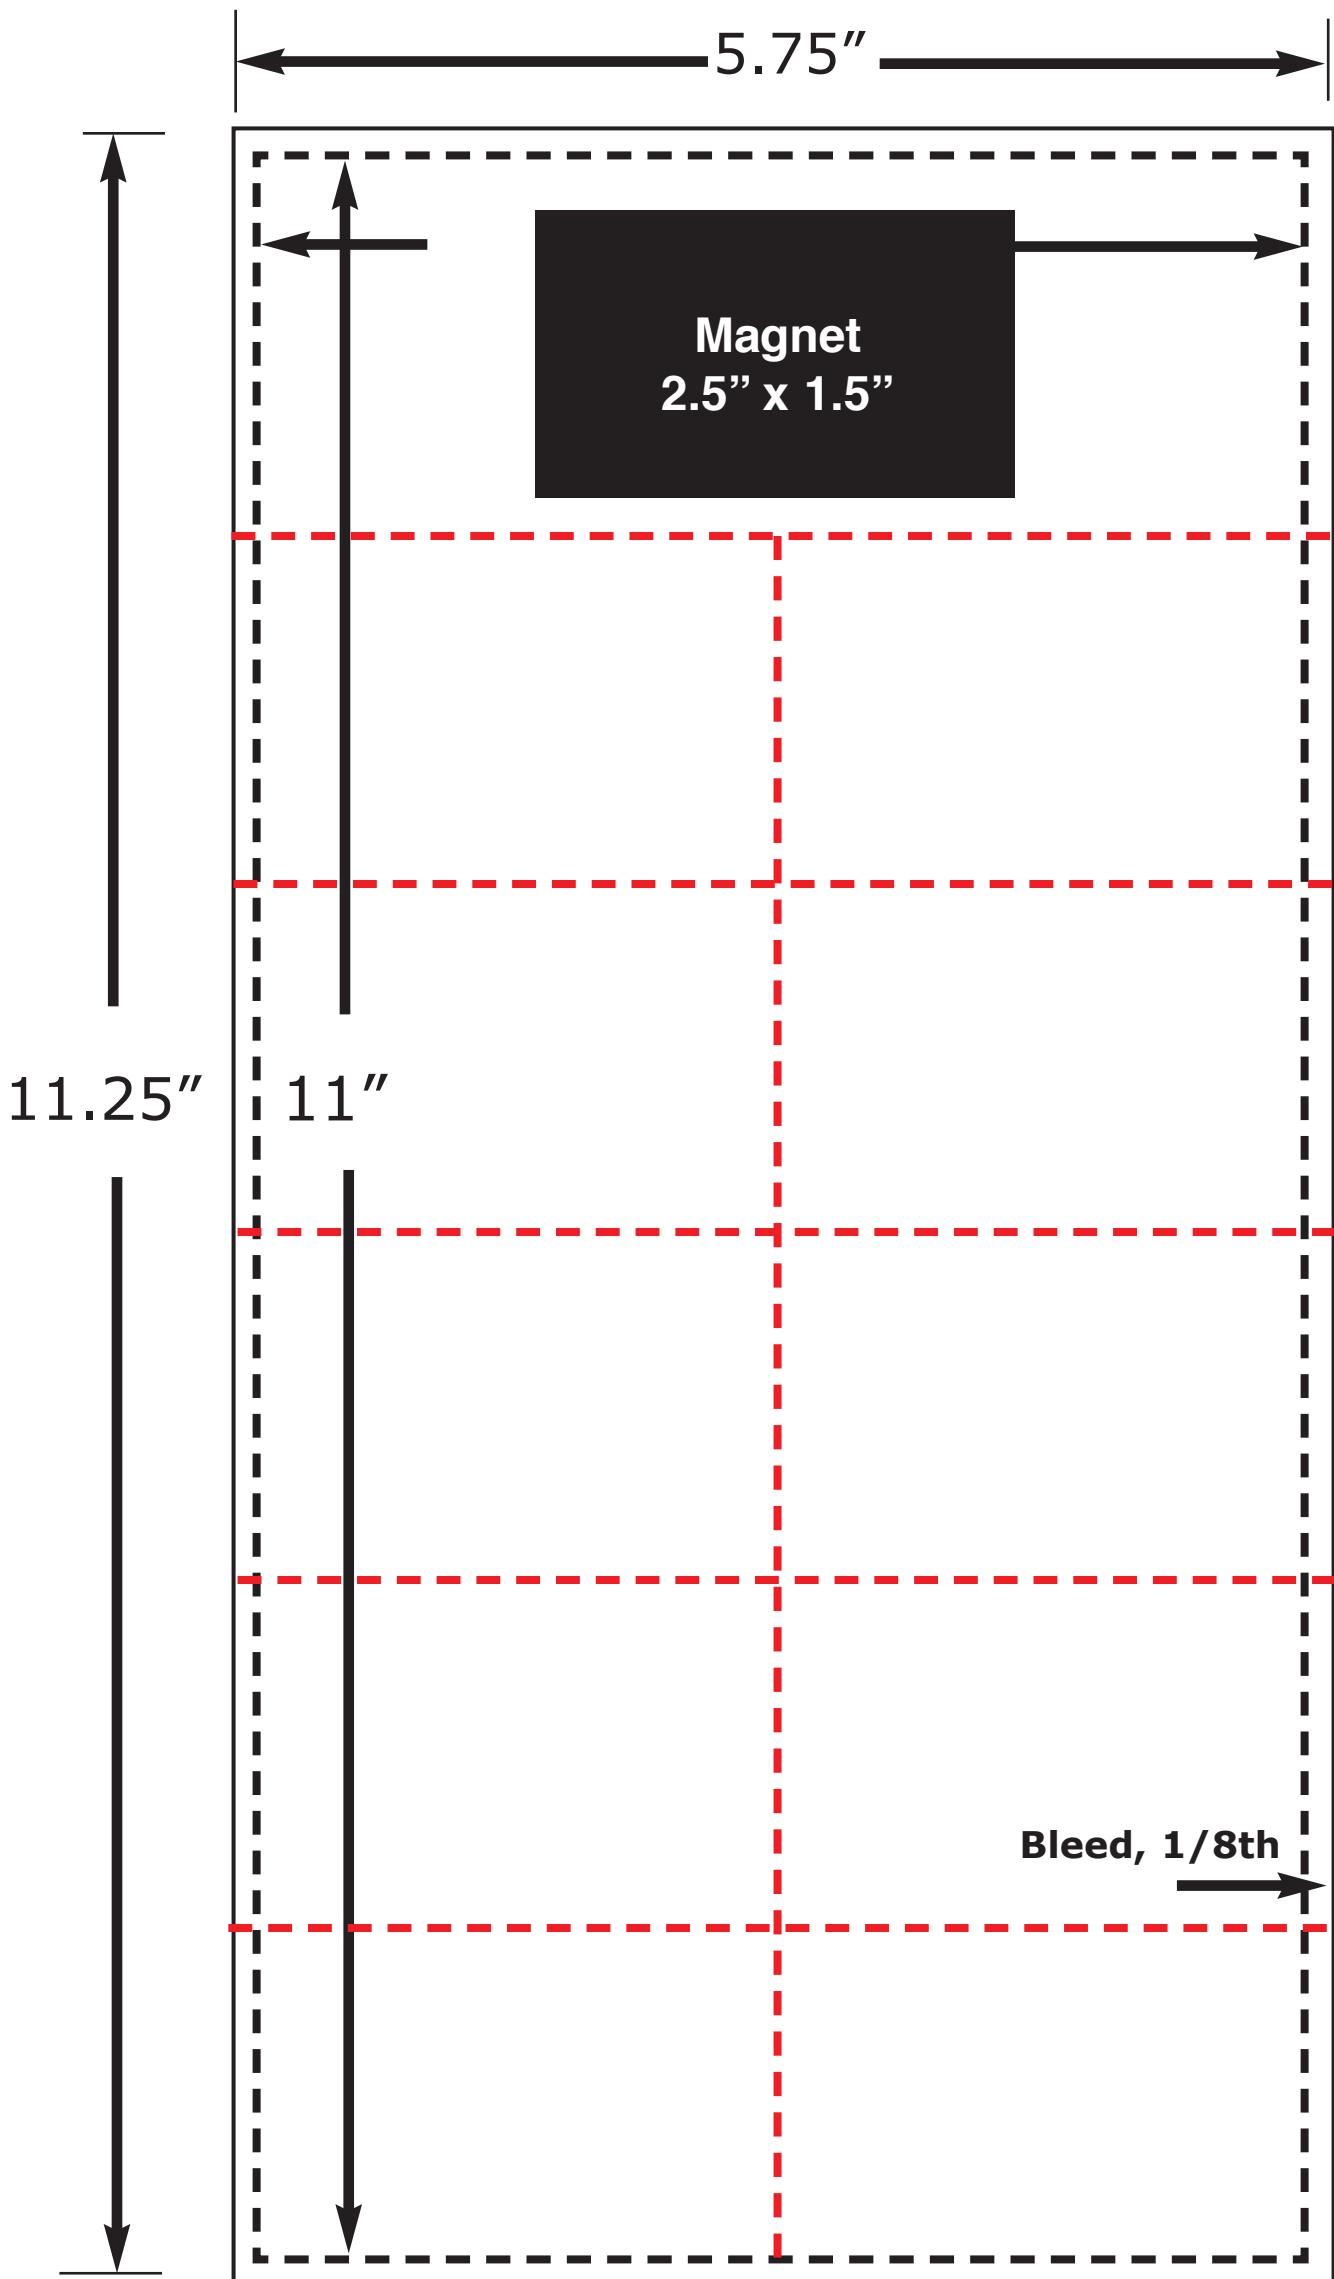

Magnet
2.5" x 1.5"

4" x 2"

8.5"

Magnet
2.5" x 1.5"

Presorted Standard
U.S. Postage
PAID
PremiumPostcards.com
Zip Code 33634

6"

4" x 2"

8.5"

4" x 2"

**Design front and back of postcard in separate files at 5.75'' x 11.25''.
Bring your guides in 1/8th of an inch on all sides, this will represent the bleed. Do not include crop mark in final files.**

**Design front and back of postcard in separate files at 4.25" x 9.25".
Bring your guides in 1/8th of an inch on all sides, this will
represent the bleed. Do not include crop mark in final files.**

Design front and back of postcard in separate files at 3.25'' x 5.25''. Bring your guides in 1/8th of an inch on all sides, this will represent the bleed. Do not include crop mark in final files.

Red dotted line indicates perforation