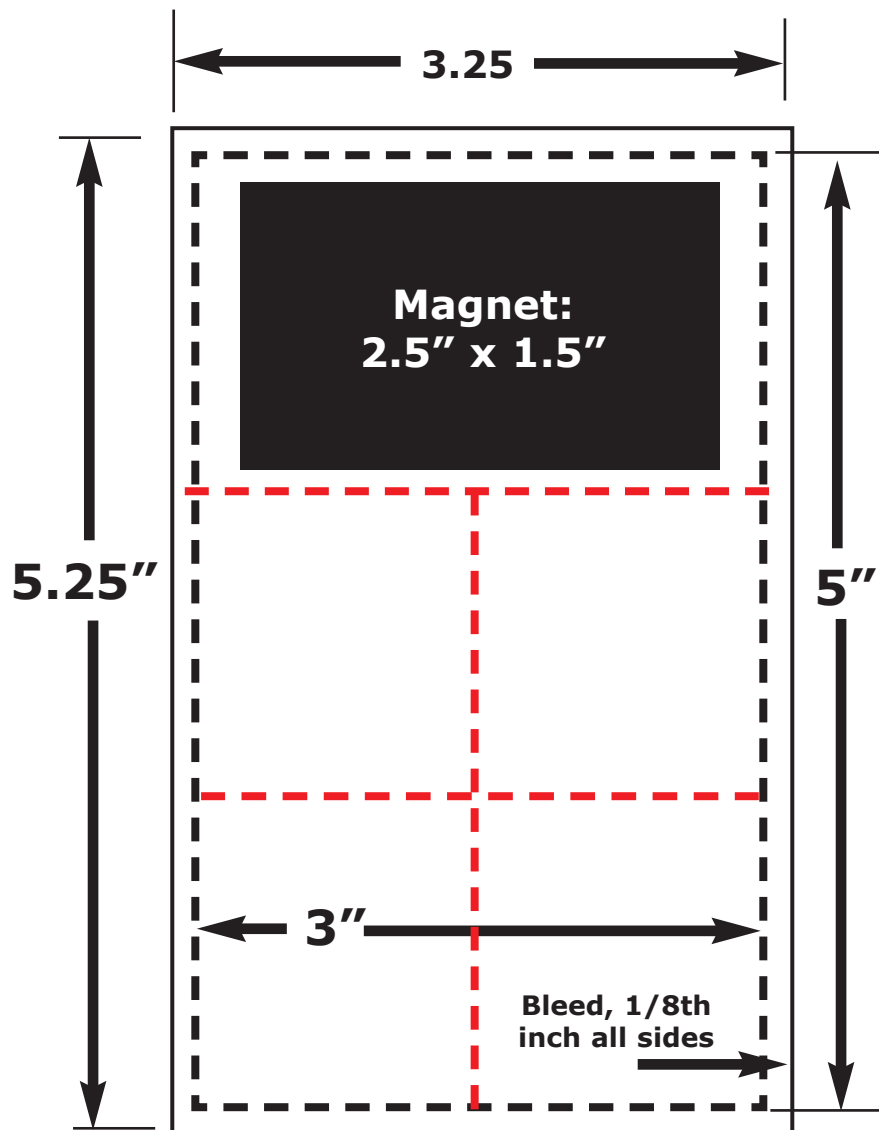

4" x 2"

**Design front and back of postcard in separate files at 5.75'' x 11.25''.
Bring your guides in 1/8th of an inch on all sides, this will represent the bleed. Do not include crop mark in final files.**

**Design front and back of postcard in separate files at 4.25" x 9.25".
Bring your guides in 1/8th of an inch on all sides, this will
represent the bleed. Do not include crop mark in final files.**

Design front and back of postcard in separate files at 3.25'' x 5.25''. Bring your guides in 1/8th of an inch on all sides, this will represent the bleed. Do not include crop mark in final files.

Red dotted line indicates perforation