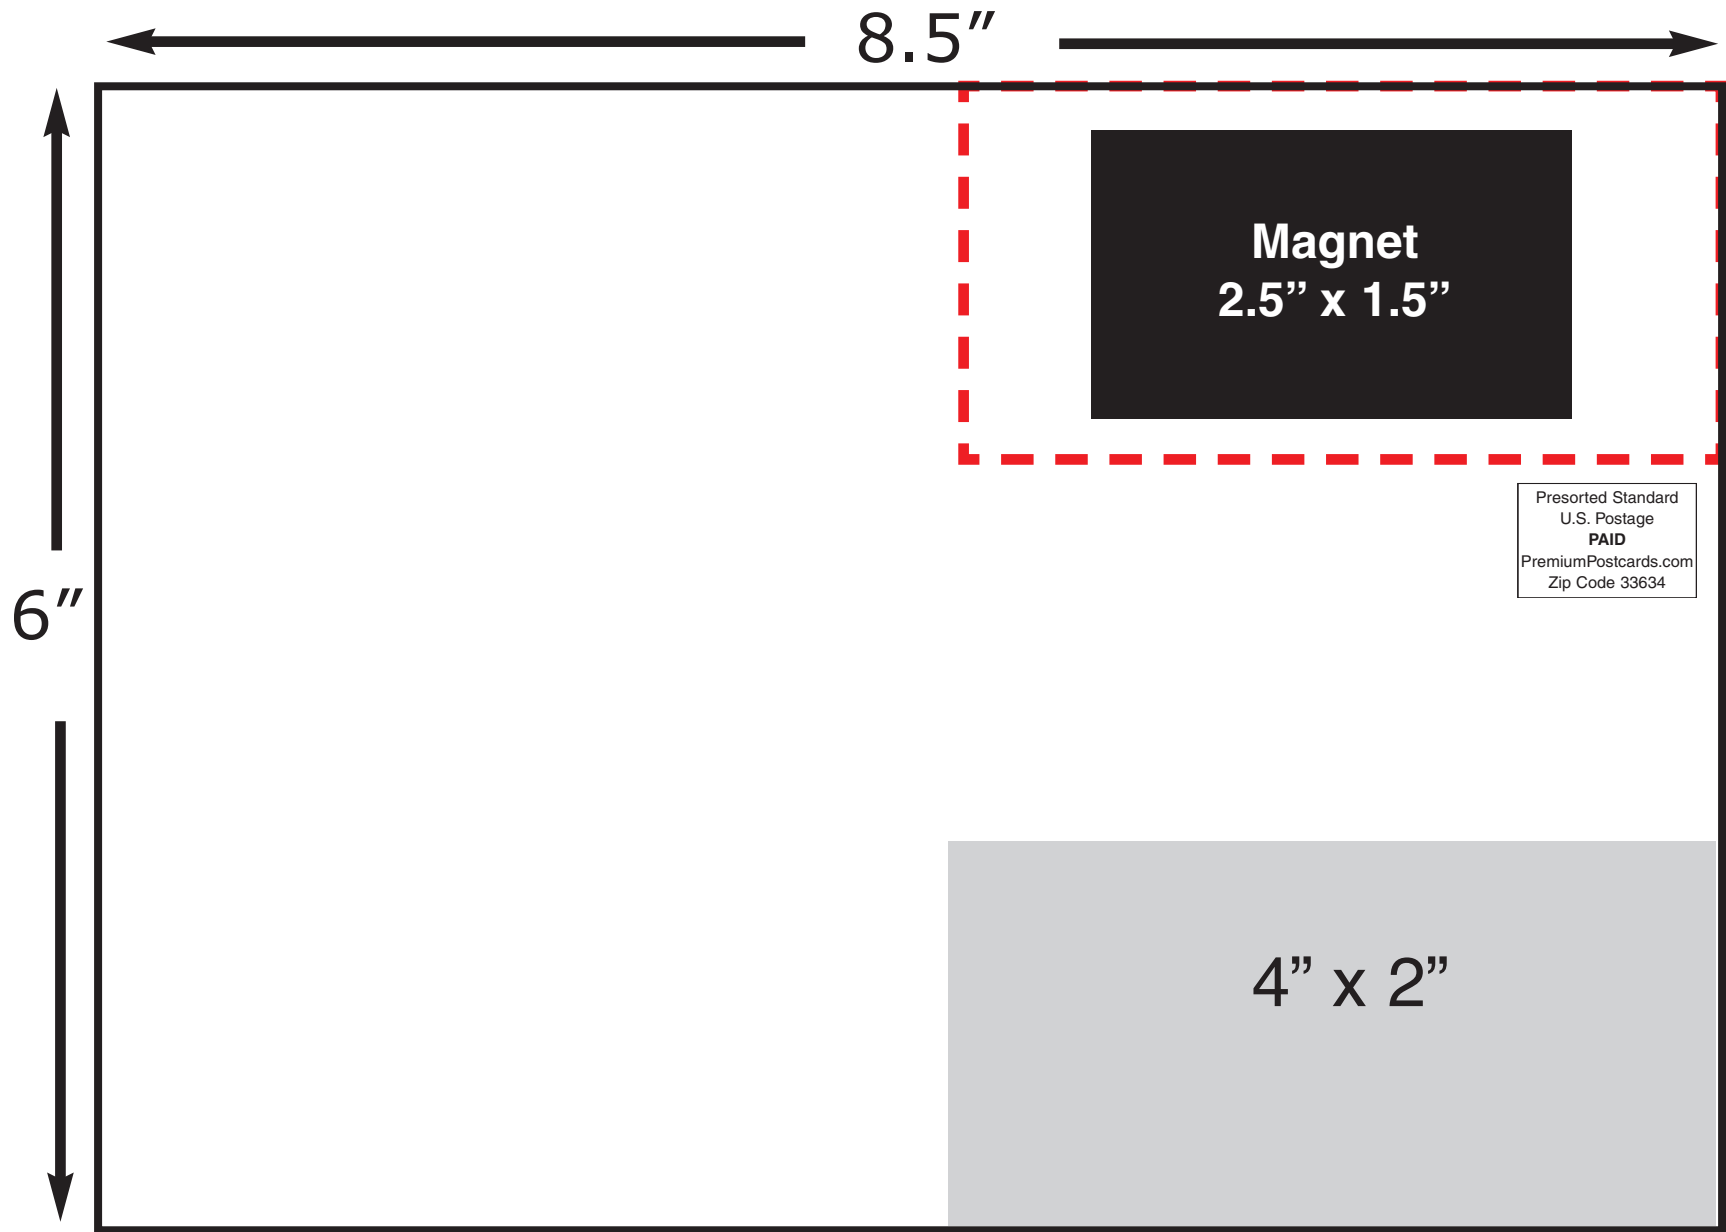

4" x 2"

**Design front and back of postcard in separate files at 5.75'' x 11.25''.
Bring your guides in 1/8th of an inch on all sides, this will represent the bleed. Do not include crop mark in final files.**

**Design front and back of postcard in separate files at 4.25" x 9.25".
Bring your guides in 1/8th of an inch on all sides, this will
represent the bleed. Do not include crop mark in final files.**

Design front and back of postcard in separate files at 3.25'' x 5.25''. Bring your guides in 1/8th of an inch on all sides, this will represent the bleed. Do not include crop mark in final files.

Red dotted line indicates perforation